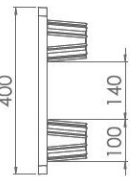

DY6040 Display Pallet

An absolute lightweight, our pallet DY6040 lightens the lifting and carrying processes, and its especially low weight saves space during both nesting and storage.

The small size 600x400 mm is ideal for transporting and displaying products directly at the point of sale.

Dimensions in mm (L x W x H)	400 x 600 x 117
Height in mm	117
Pallet entry height in mm	95
Height topdeck in mm	22
Weight in kg	1,1
Dynamic loading* in kg	250 * upon type of loading
Static loading in kg	400
Nestable	Yes
No. of pallets per stack	432
Height of stack of pallets in mm	2.400
Stacking weight in kg	475,2
No. of pallets per truck load	14.256
No. of pallets per 20' container	4.780
No. of pcs per 40' HC container	10.838
Temperature stability	-20°C to +60°C
Material	Polypropylene
Standard colour	Black (other colours upon request)