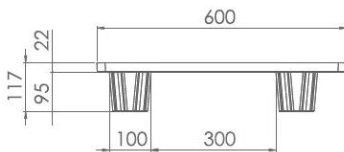

DY6040 Display Pallet

An absolute lightweight, our pallet DY6040 lightens the lifting and carrying processes, and its especially low weight saves space during both nesting and storage.

The small size 600x400 mm is ideal for transporting and displaying products directly at the point of sale.

Dimensions in mm (L x W x H)	400 x 600 x 117
Height in mm	117
Pallet entry height in mm	95
Height topdeck in mm	22
Weight in kg	1,1
Dynamic loading* in kg	250 * upon type of loading
Static loading in kg	400
Nestable	Yes
No. of pallets per stack	432
Height of stack of pallets in mm	2.400
Stacking weight in kg	475,2
No. of pallets per truck load	14.256
No. of pallets per 20' container	4.780
No. of pcs per 40' HC container	10.838
Temperature stability	-20°C to +60°C
Material	Polypropylene
Standard colour	Black (other colours upon request)