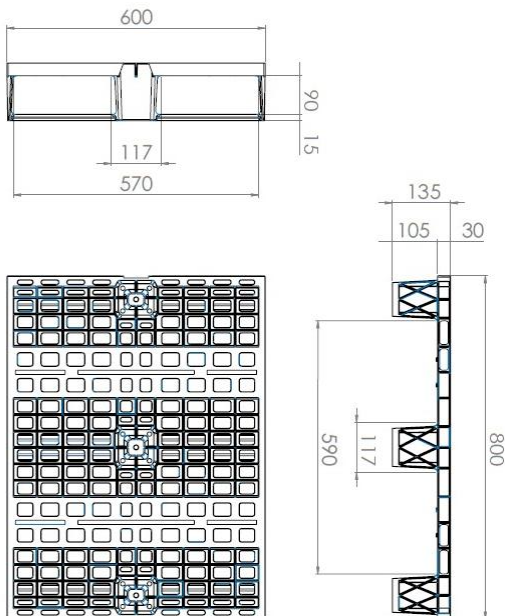

DY6080 Dusseldorf Pallet

This lightweight plastic pallet offers an outstanding weight/load ratio.

DY6080 features 3 integrated runners, so that it can be used with conveyor technology as well.

The heavy duty, solid body construction accommodates a variety of load sizes as well as weights.

Dimensions in mm (L x W x H)	800 x 600 x 135
Height in mm	135
Pallet entry height in mm	105
Height topdeck in mm	30
Weight in kg	3,7
Dynamic loading* in kg	400 *upon type of loading
Static loading in kg	800
Stackable	Yes
No. of pallets per stack	52
Height of stack of pallets in mm	2.230
Stacking weight in kg	192,4
No. of pallets per truck load	1.664
No. of pallets per 20' container	160
No. of pallets per 40' HC container	414
Temperature stability	-20°C to +60°C
Further options	External rim
Material	Polypropylene
Standard colour	Black (other colours upon request)